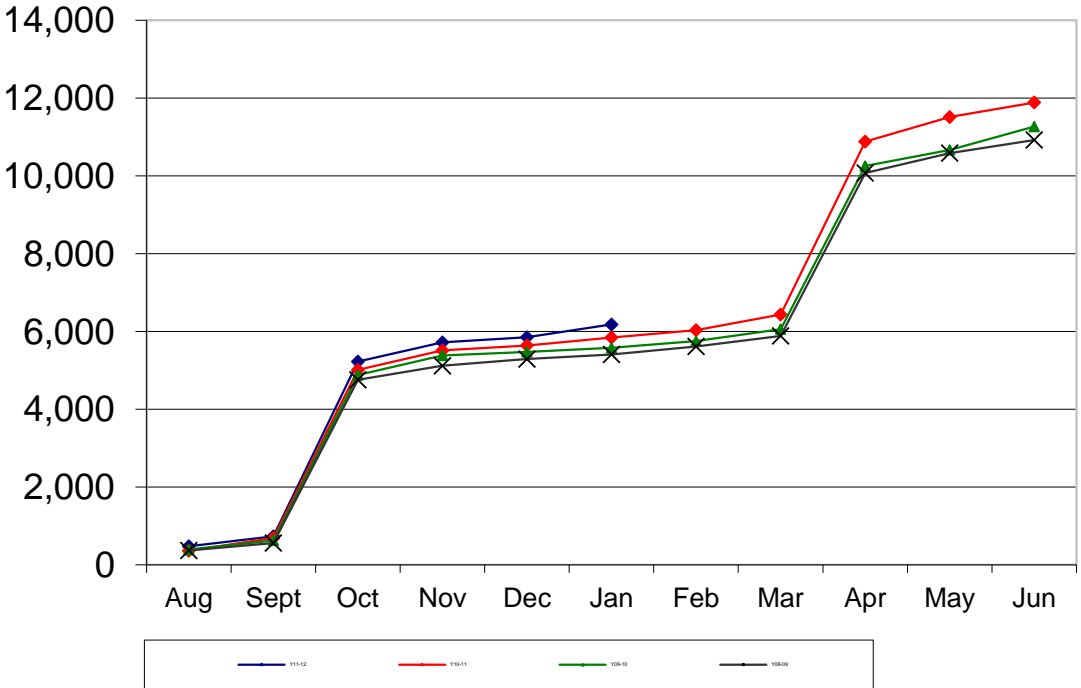

District Goal Tracking Charts

2011-2012 Membership Payments Chart

2011-2012 Payments v Goal

District Goal Tracking Charts

2011-2012 CC Chart

2011-2012 AC Chart