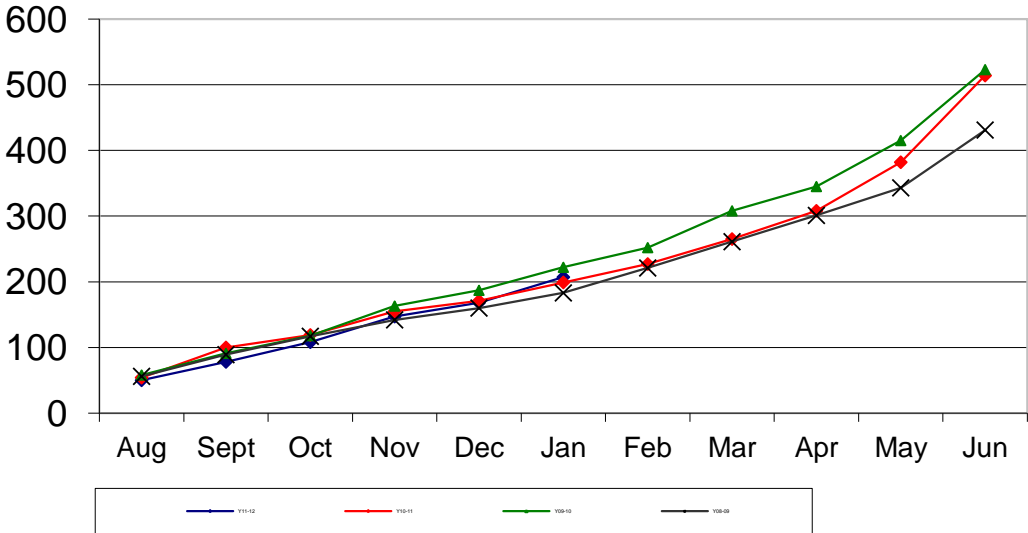

District Goal Tracking Charts

2011-2012 Membership Payments Chart

2011-2012 Payments v Goal

District Goal Tracking Charts

2011-2012 CC Chart

2011-2012 AC Chart