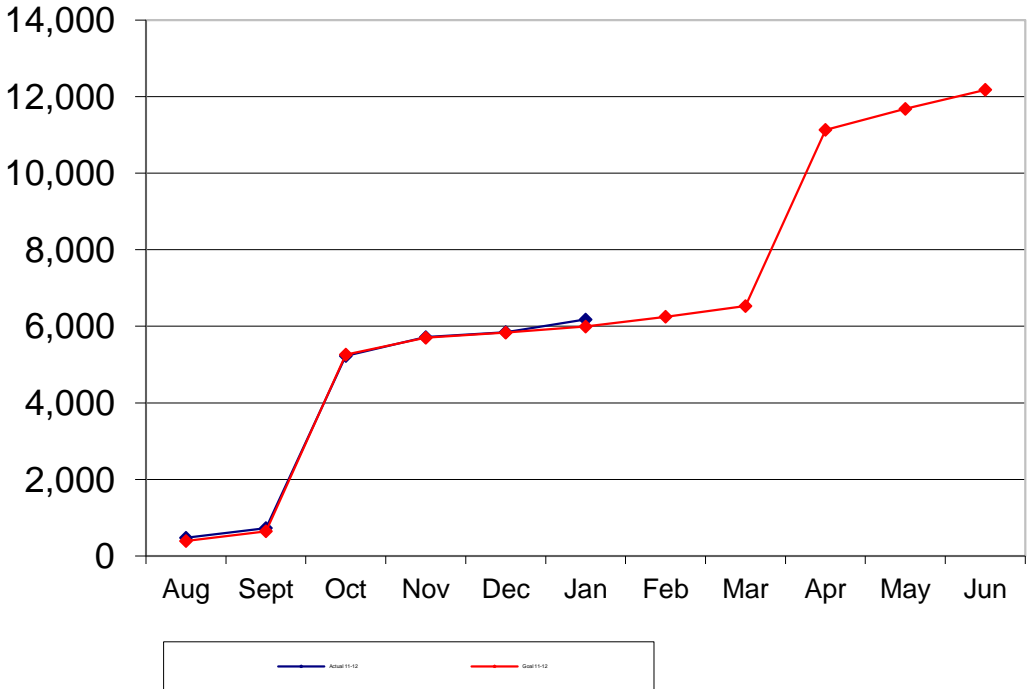

District Goal Tracking Charts

2011-2012 Membership Payments Chart

2011-2012 Payments v Goal

District Goal Tracking Charts

2011-2012 CC Chart

2011-2012 AC Chart